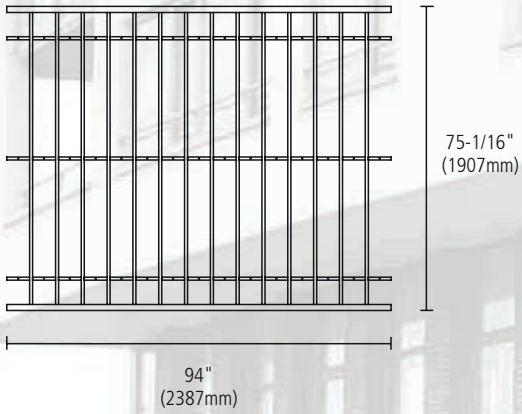

ESTATE PANEL & GATE STYLES

PANEL