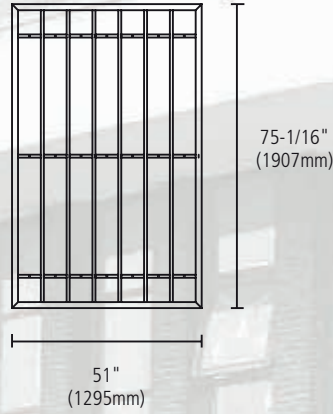

PEDESTRIAN GATE