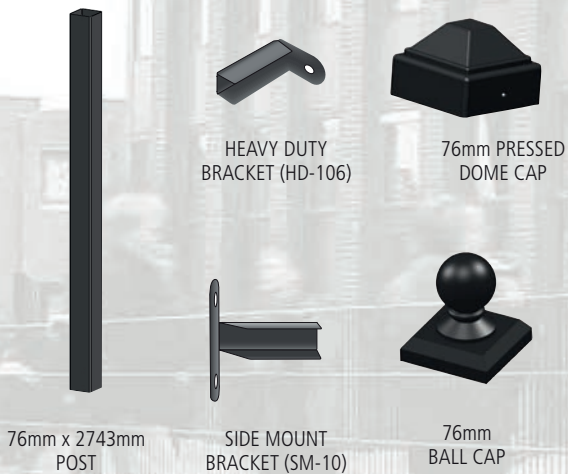

Estate

Ornamental Privacy Fencing

STEEL TUBE
HOT-DIP GALVANISED
NANO CERAMIC COATING
E-COAT
ARCHITECTURAL GRADE
POWDER COAT

TOUGH

- Rigid welded steel construction
- Pre-drilled rails with screws provided for
- Easy attachment
- Clean, treated welds

DURABLE

- Architectural Grade Powder Coat
- UV inhibitors reduce fading over time
- Maintenance free

ELEGANT

- Fusion of wood and iron for an upscale
- Privacy fence
- Matching pedestrian and drive gates
- Customize using any desired uprights
- Material and/or colour

ESTATE PANEL & GATE STYLES

PANEL

PEDESTRIAN GATE

DRIVE GATE

POST, POST ACCESSORIES

PRO-SERIES GATE HARDWARE