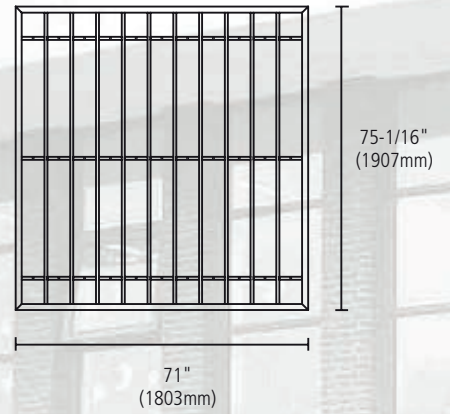

ESTATE PANEL & GATE STYLES

PANEL

PEDESTRIAN GATE

DRIVE GATE

POST, POST ACCESSORIES

PRO-SERIES GATE HARDWARE